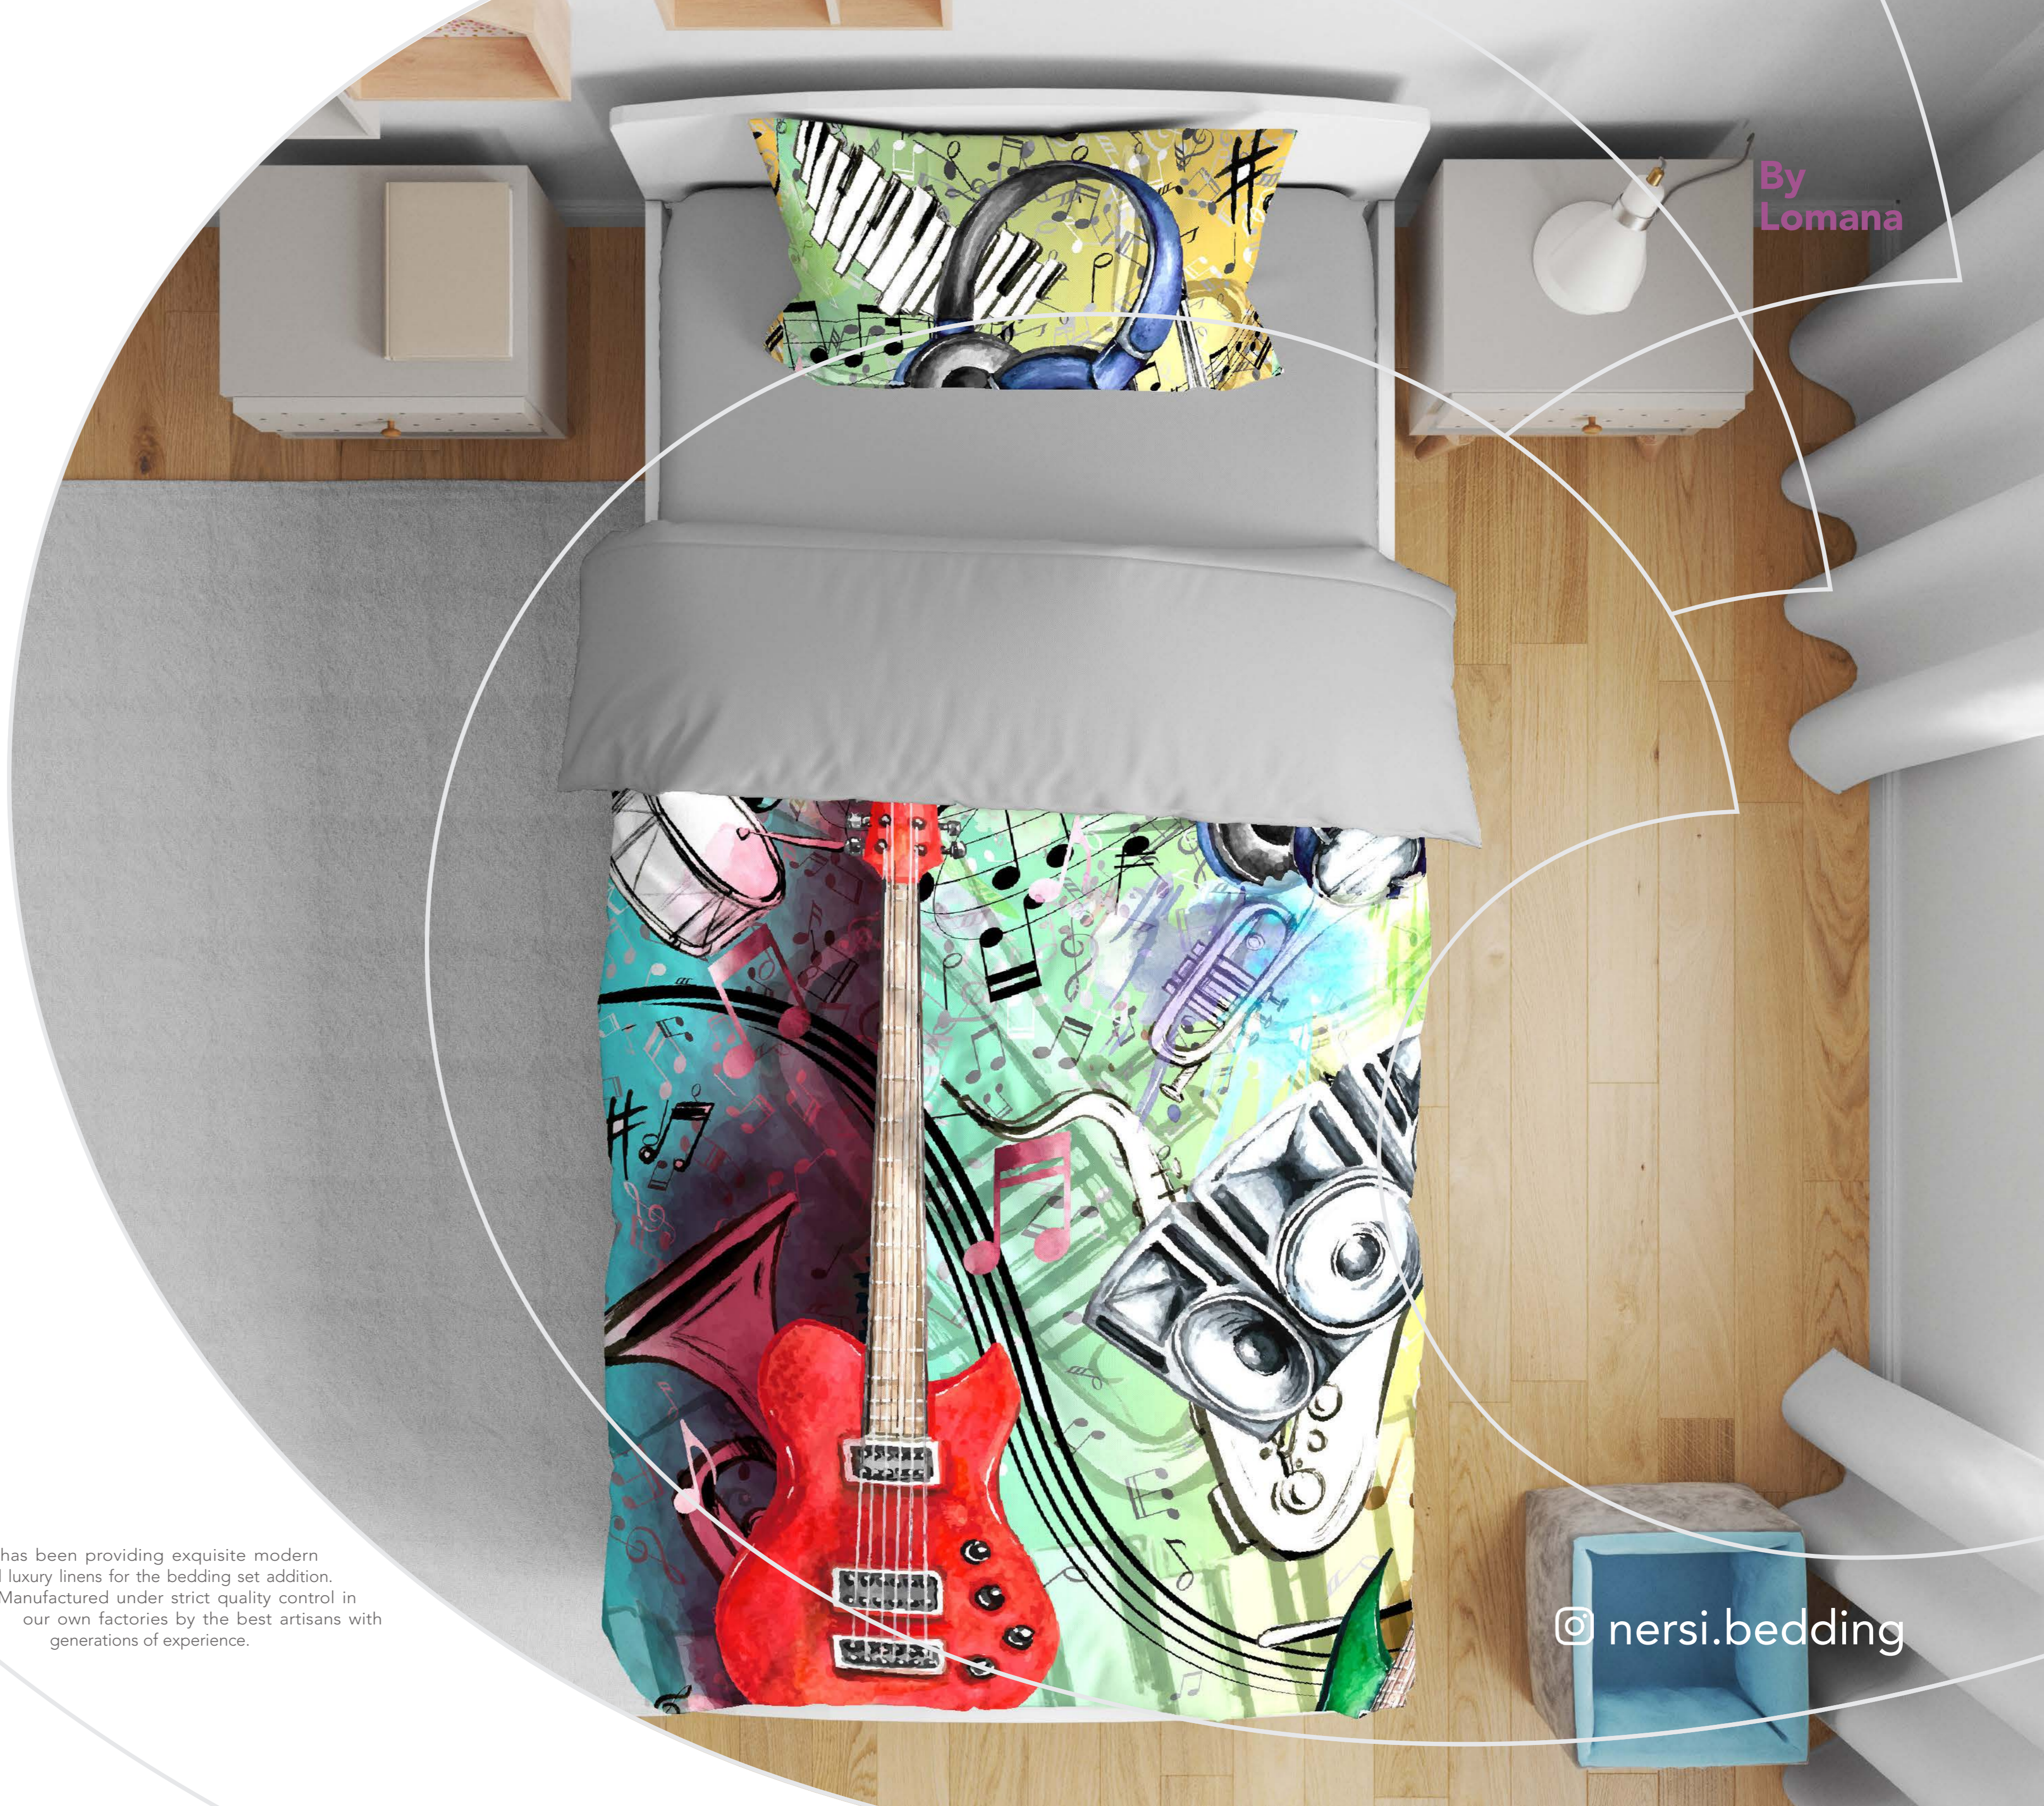

By
Lomana

 nersi.bedding

NERSI

Smile With
Closed Eyes

MUSICIAN

Design Code: 1131

Color: Green

KING
240 X 220 CM

SINGLE
160 X 220 CM

2023
Collection

Nersi has been providing exquisite modern and luxury linens for the bedding set addition. Manufactured under strict quality control in our own factories by the best artisans with generations of experience.

By
Lomana

 nersi.bedding

NERSI

Smile With
Closed Eyes

MUSICIAN

Design Code: 1131

Color: Purple

 **KING**
240 X 220 CM